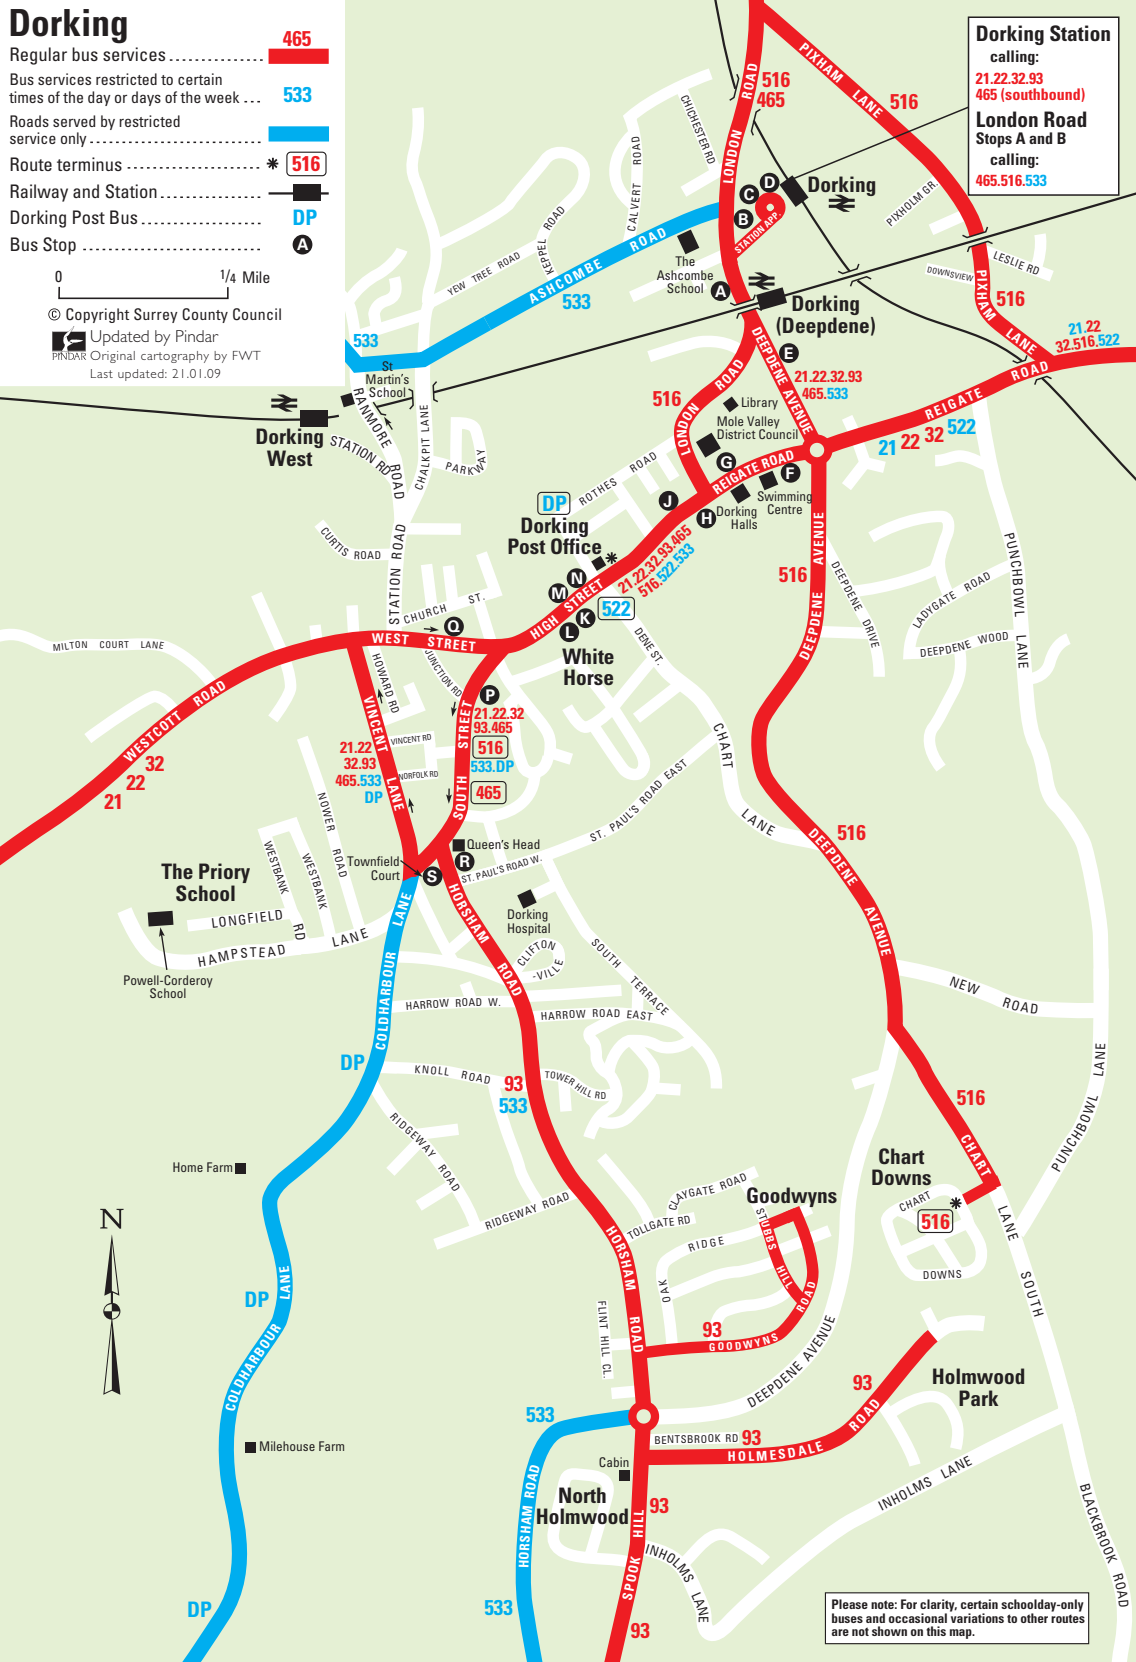

# Dorking

- Regular bus services ..... **465**
- Bus services restricted to certain times of the day or days of the week ... **533**
- Roads served by restricted service only ..... **516**
- Route terminus ..... \* **516**
- Railway and Station ..... **DP**
- Dorking Post Bus ..... **DP**
- Bus Stop ..... **A**

© Copyright Surrey County Council  
 Updated by Pindar  
 PINDAR Original cartography by FWT  
 Last updated: 21.01.09

**Dorking Station**  
 calling:  
**21.22.32.93**  
**465 (southbound)**

**London Road**  
 Stops A and B  
 calling:  
**465.516.533**

Please note: For clarity, certain schoolday-only buses and occasional variations to other routes are not shown on this map.