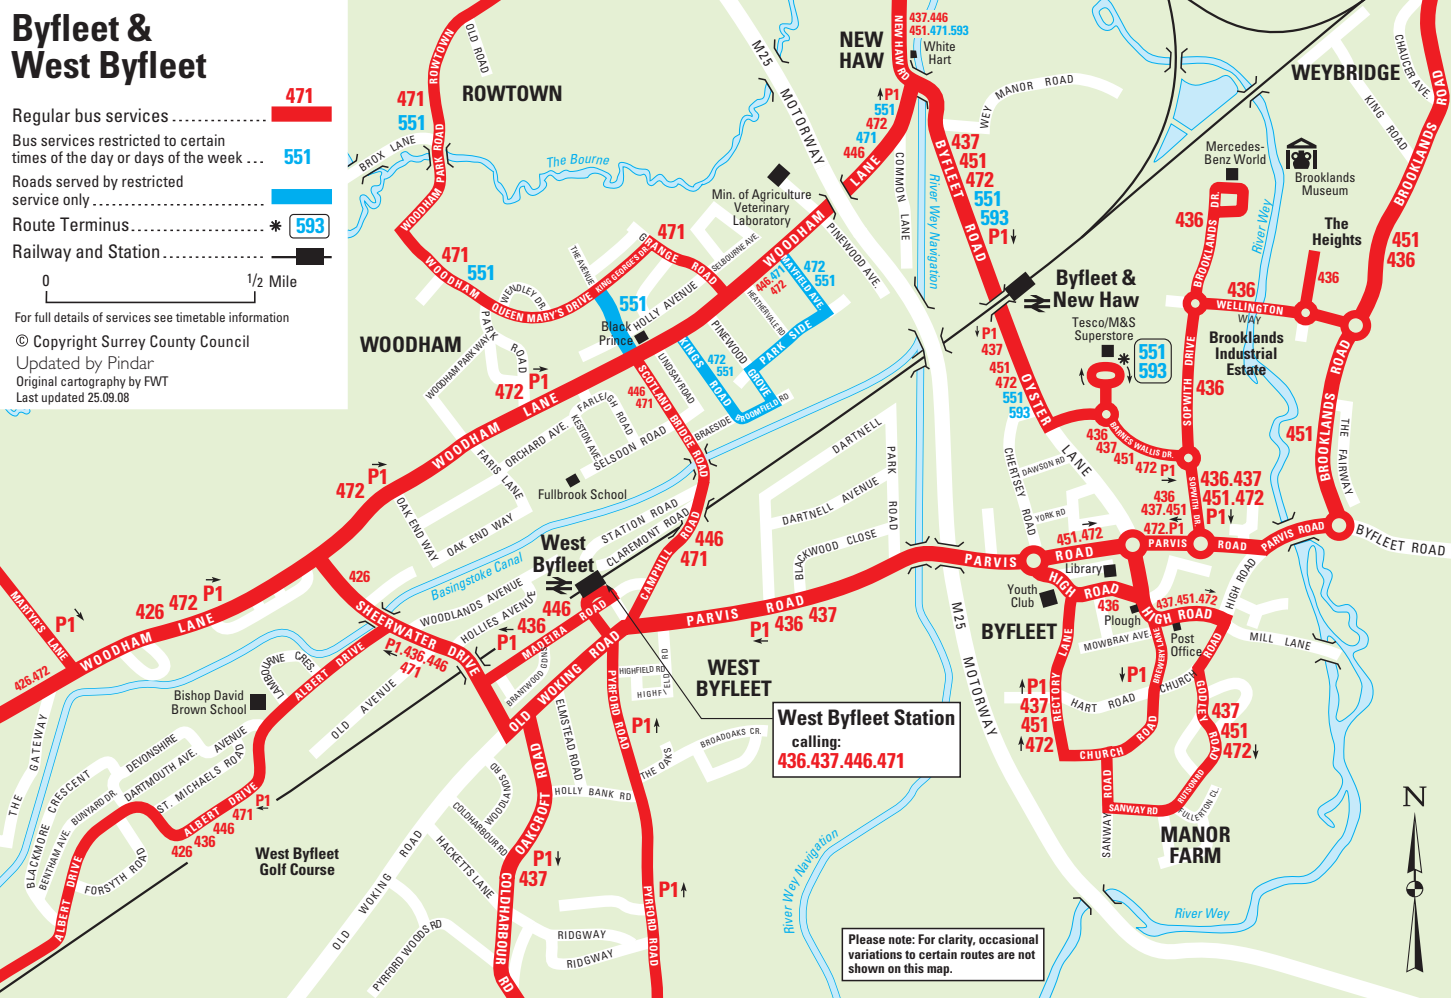

# Byfleet & West Byfleet

- Regular bus services ..... **471**
- Bus services restricted to certain times of the day or days of the week ... **551**
- Roads served by restricted service only ..... 
- Route Terminus ..... \* **593**
- Railway and Station ..... 

0 1/2 Mile

For full details of services see timetable information  
 © Copyright Surrey County Council  
 Updated by Pindar  
 Original cartography by FWT  
 Last updated 25.09.08

**West Byfleet Station**  
 calling:  
**436.437.446.471**

Please note: For clarity, occasional variations to certain routes are not shown on this map.